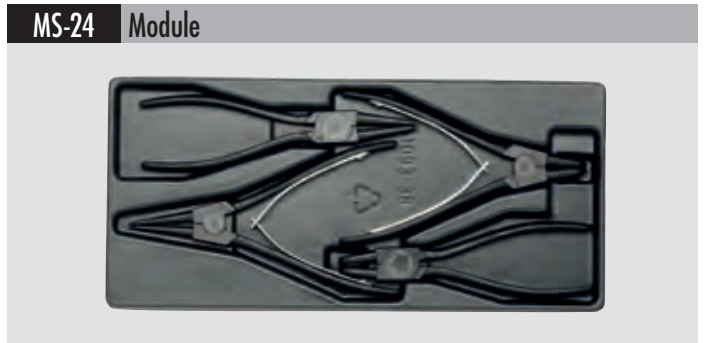

Application	For roller tool cabinet CADDY, Stock-No. 1200 , BUDDY, Stock-No. 1210 and SUPER-CADDY, Stock-No. 1220		
Type	Black, with transparent cover		
Material	ABS		
Stock-No.	Contents		
MS-21	TOP-KRAFT-Pliers with insulated 2K plastic handles 495BI-185 Combination plier 470BI-200 Flat round plier 490BI-165 Diagonal Cutter	1	807 g

Application	For roller tool cabinet CADDY, Stock-No. 1200 , BUDDY, Stock-No. 1210 and SUPER-CADDY, Stock-No. 1220		
Type	Black, with transparent cover		
Material	ABS		
Stock-No.	Contents		
MS-24	Circlip Pliers 473C-19A Internal circlip plier 473D-19A Internal circlip plier 474A-19A External circlip plier 474B-19A External circlip plier	1	650 g