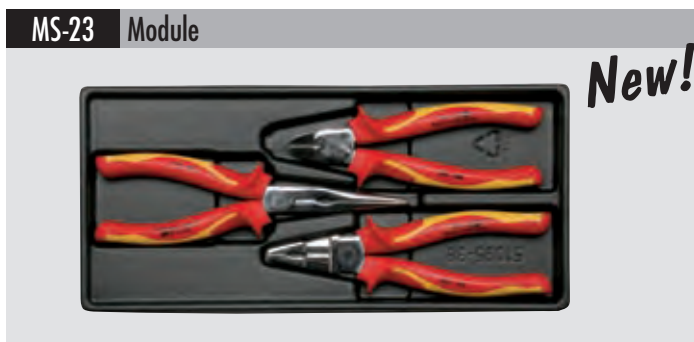

Application	For roller tool cabinet CADDY, Stock-No. 1200, BUDDY, Stock-No. 1210 and SUPER-CADDY, Stock-No. 1220		
Type	Black, with transparent cover		
Material	ABS		
Stock-No.	Contents		
MS-23	VDE Pliers with 2K insulated plastic handles 960-185 Combination plier 930-210 Flat round plier 950-165 Diagonal cutter	1	822 g