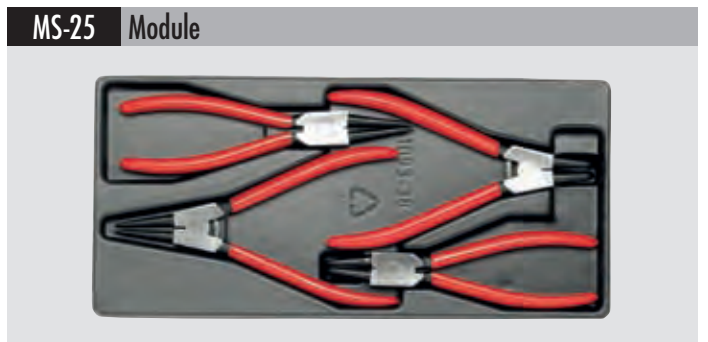

Application	For roller tool cabinet CADDY, Stock-No. 1200, BUDDY, Stock-No. 1210 and SUPER-CADDY, Stock-No. 1220		
Type	Black, with transparent cover		
Material	ABS		
Stock-No.	Contents		
MS-25	Circlip Pliers 383C-19A Internal circlip plier 383D-19A Internal circlip plier 384A-19A External circlip plier 384B-19A External circlip plier	1	610 g