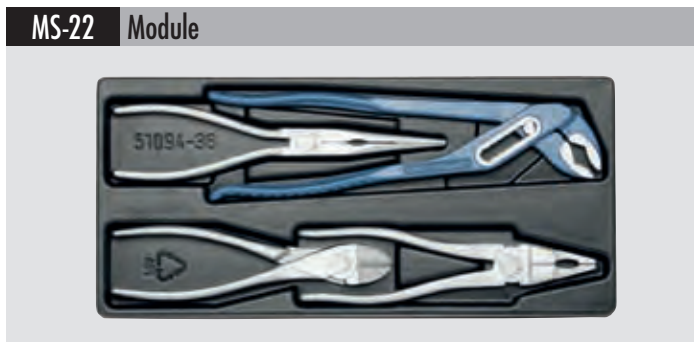

Application	For roller tool cabinet CADDY, Stock-No. 1200, BUDDY, Stock-No. 1210 and SUPER-CADDY, Stock-No. 1220		
Type	Black, with transparent cover		
Material	ABS		
Stock-No.	Contents		
MS-22	TOP-KRAFT-Pliers 495MB-185 Combination plier 470MB-200 Flat round plier 490MB-165 Diagonal cutter 132-240 Waterpump plier	1	870 g