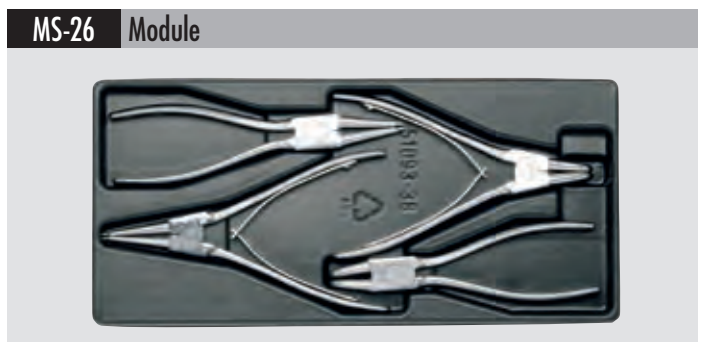

Application	For roller tool cabinet CADDY, Stock-No. 1200, BUDDY, Stock-No. 1210 and SUPER-CADDY, Stock-No. 1220		
Type	Black, with transparent cover		
Material	ABS		
Stock-No.	Contents		
MS-26	Circlip Pliers 473C-19B Internal circlip plier 473D-19B Internal circlip plier 474A-19B External circlip plier 474B-19B External circlip plier	1	650 g